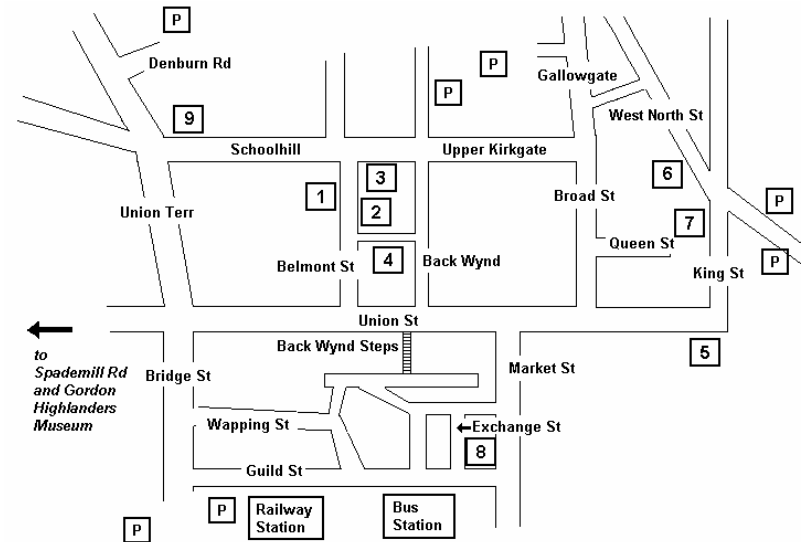

www.
wordfringe
.co.uk

Venue Maps for Wordfringe 2007

Aberdeen Central

- | | |
|---|--------------------|
| 1. Belmont Cafe-bar (in Belmont Cinema) | 6. Lemon Tree |
| 2. Books & Beans | 7. Arts Centre |
| 3. Enigma (in Academy Centre) | 8. Musa |
| 4. Kilau | 9. Central Library |
| 5. Snafu | |

Aberdeen Queen's Road

Ellon (Better Read Books)

Aberdeen Garthdee

Banff (Duff House)