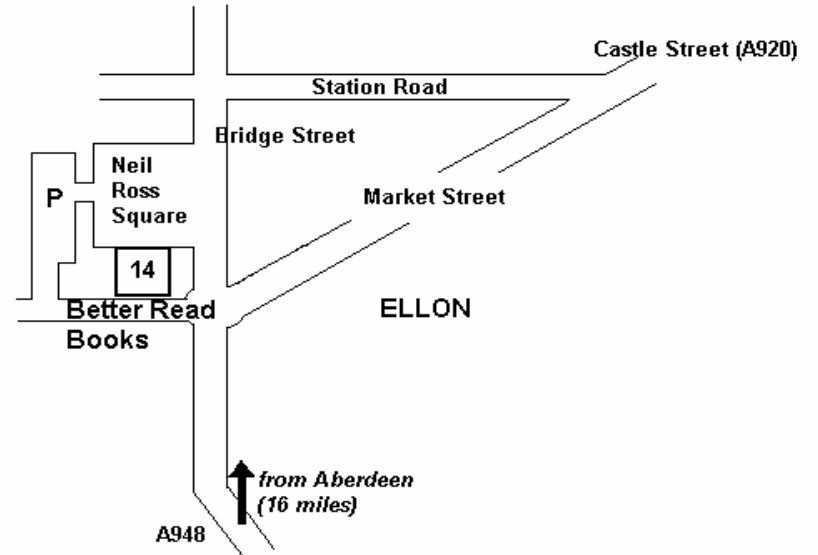

www.
wordfringe
.co.uk

Venue Maps for Wordfringe 2007

Aberdeen Central

- | | |
|---|--------------------|
| 1. Belmont Cafe-bar (in Belmont Cinema) | 6. Lemon Tree |
| 2. Books & Beans | 7. Arts Centre |
| 3. Enigma (in Academy Centre) | 8. Musa |
| 4. Kilau | 9. Central Library |
| 5. Snafu | |

Aberdeen Queen's Road

Ellon (Better Read Books)

Aberdeen Garthdee

Banff (Duff House)