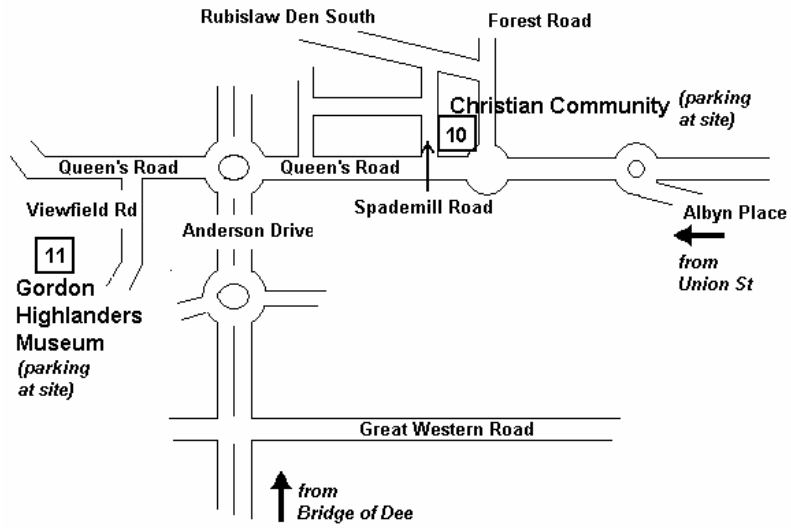

www.
wordfringe
.co.uk

Venue Maps for Wordfringe 2007

Aberdeen Central

- | | |
|---|--------------------|
| 1. Belmont Cafe-bar (in Belmont Cinema) | 6. Lemon Tree |
| 2. Books & Beans | 7. Arts Centre |
| 3. Enigma (in Academy Centre) | 8. Musa |
| 4. Kilau | 9. Central Library |
| 5. Snafu | |

Aberdeen Queen's Road

Ellon (Better Read Books)

Aberdeen Garthdee

Banff (Duff House)