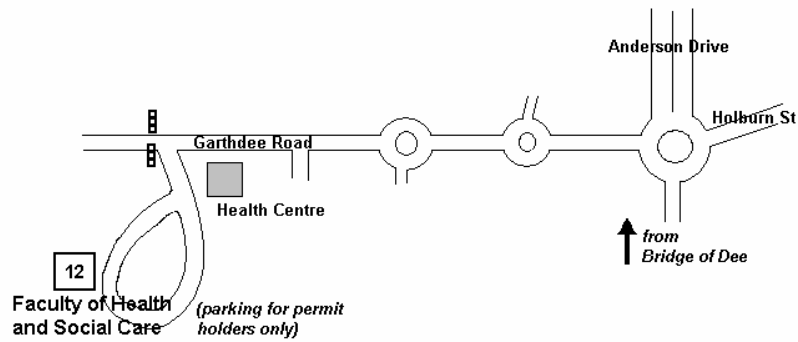

www.
wordfringe
.co.uk

Venue Maps for Wordfringe 2007

Aberdeen Central

- | | |
|---|--------------------|
| 1. Belmont Cafe-bar (in Belmont Cinema) | 6. Lemon Tree |
| 2. Books & Beans | 7. Arts Centre |
| 3. Enigma (in Academy Centre) | 8. Musa |
| 4. Kilau | 9. Central Library |
| 5. Snafu | |

Aberdeen Queen's Road

Ellon (Better Read Books)

Aberdeen Garthdee

Banff (Duff House)